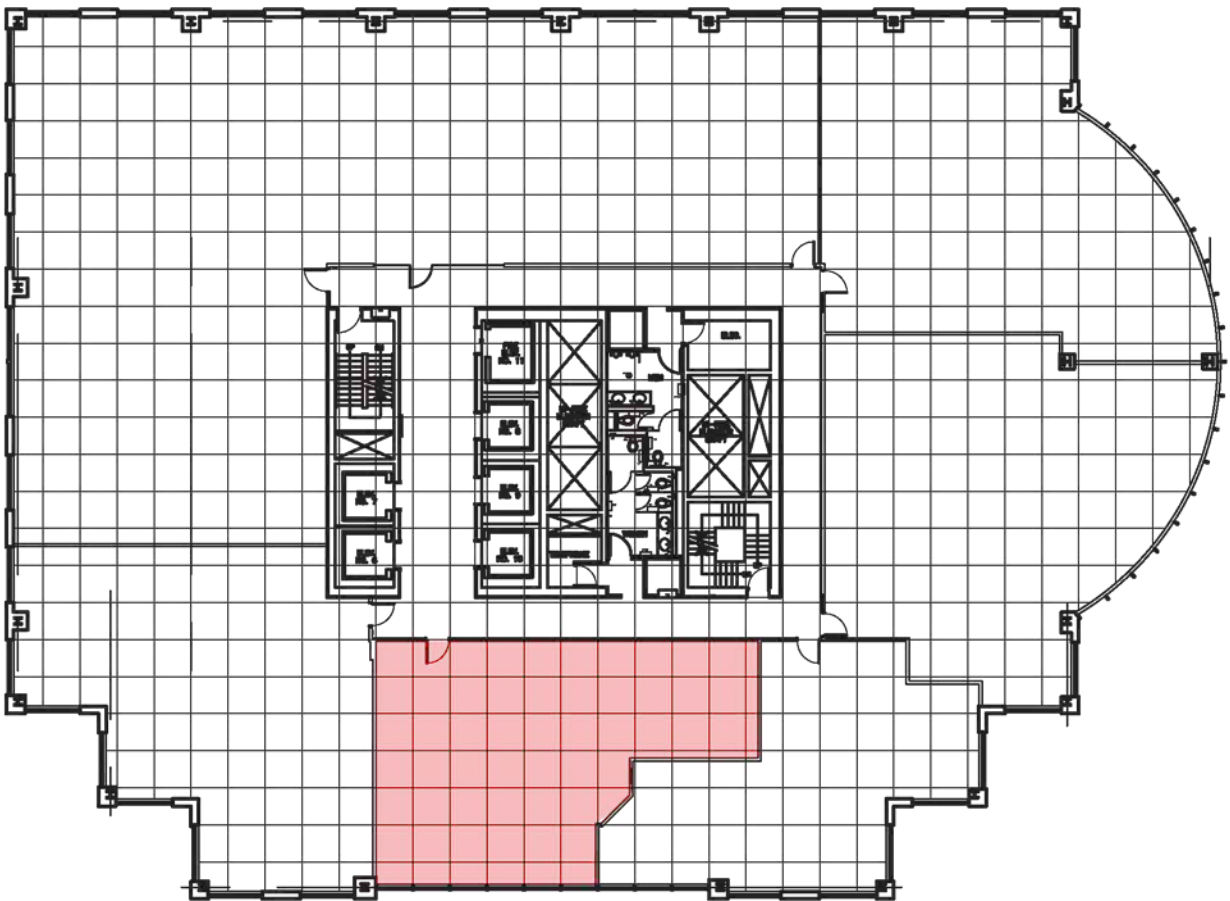

201

Suite

1180

1,586

square feet

Large open space, 1 office, kitchen and file storage area. Available immediately.

Gail Auriti

Broker, Leasing Manager